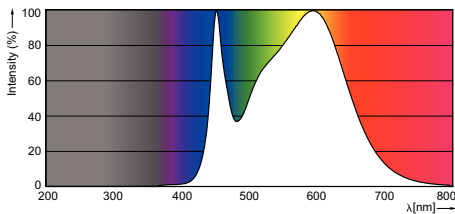

Dimensional drawing

LEDtube 1500mm 22W 840 C

Product	D1	D2	A1	A2	A3
CorePro LEDtube 1500mm 20W 840 C	25.68 mm	28 mm	1500.0 mm	1507.1 mm	1514.2 mm

Photometric data

© 2016 Philips Lighting Holding B.V.
All rights reserved.