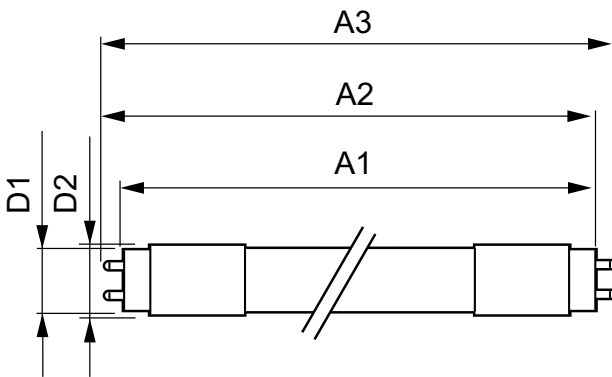

• Product Data

Full product code	871869642794100
Order product name	CorePro LEDtube 1500mm 20W 840 C

PHILIPS

CorePro LEDtube EM/Mains

EAN/UPC - Product 8718696427941
Order code 929001128602
Numerator - Quantity Per Pack 1

Numerator - Packs per outer box 10
Material Nr. (12NC) 929001128602
Net Weight (Piece) 0.450 kg

Warnings and Safety

- **NOTES:** The overall energy efficiency and light distribution of any installation that uses these lamps are determined by the design of the installation.

Dimensional drawing

LEDtube 1500mm 22W 840 C

Product	D1	D2	A1	A2	A3
CorePro LEDtube 1500mm 20W 840 C	25.68 mm	28 mm	1500.0 mm	1507.1 mm	1514.2 mm

Photometric data

© 2016 Philips Lighting Holding B.V.
All rights reserved.